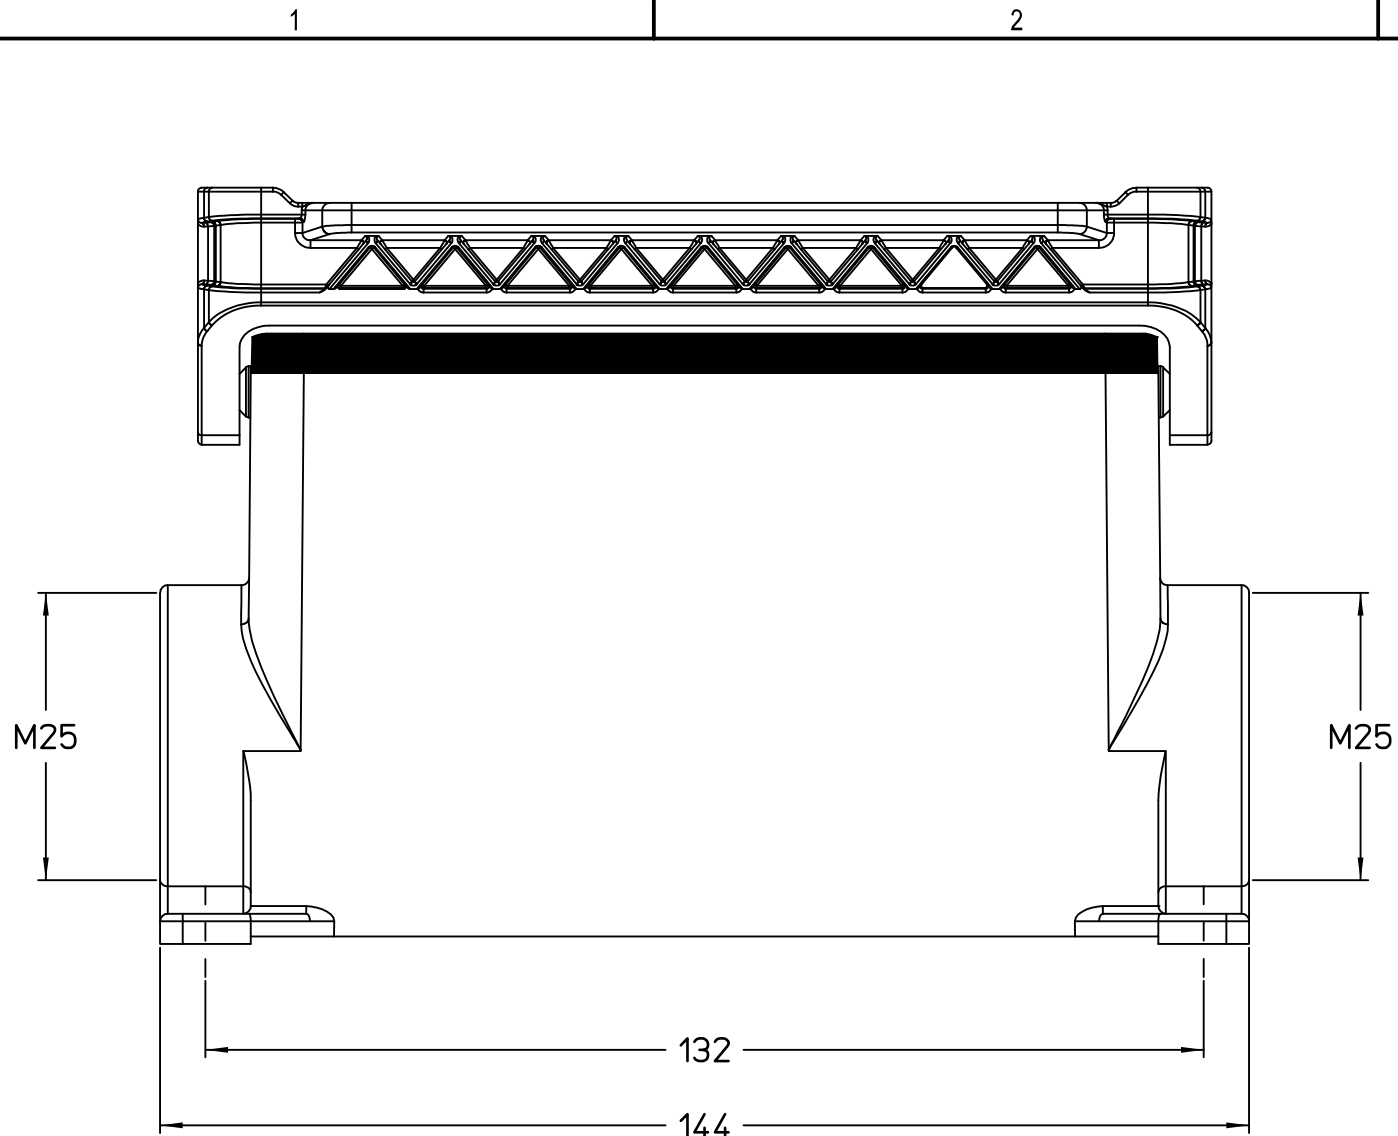

Diritti riservati All rights reserved

Simplified representation with dimensions without tolerance

Original Size A4  
Date 08/11/23  
Sign. G. Renna

JMPAP 24L225  
surface mounting housing, size "104.27", 2x M25 side entries,  
with 1 Je-i-P lever

Scale  
1:1