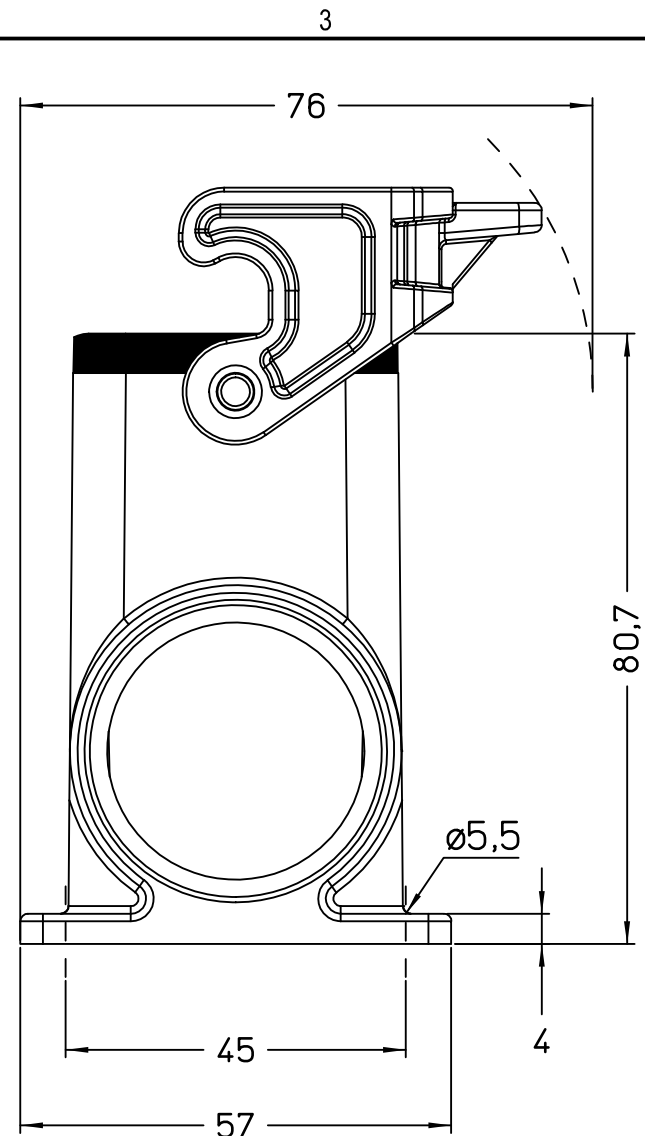

Diritti riservati All rights reserved

Simplified representation with dimensions without tolerance

Original Size A4  
Date 08/11/23  
Sign. G. Renna

JMPAP 24L225  
surface mounting housing, size "104.27", 2x M25 side entries,  
with 1 Je-i-P lever

Scale  
1:1